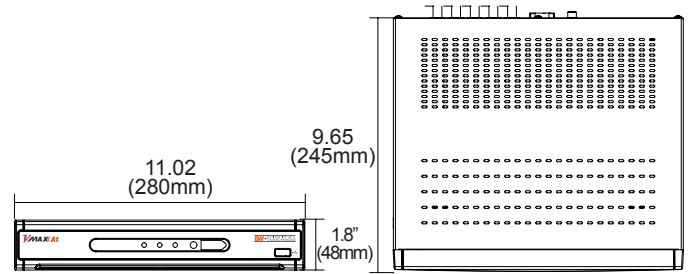

Specifications

VIDEO		
Video Input		4 Channels
Video Signals Supported		Analog Signal up to 960H, AHD, TVI
Video Live	Frame Rate	1~30fps
	Resolution	1080p, 960x480, 960x240, 480x240
Video Output		HD Output
Audio	Input	1 Input
	Output	1 Output
	Audio Codec	PCM
Alarm	Sensor Input	4 Input
	Alarm Out	1 Output
Operating System		Embedded Linux
Serial		1xRS485 for PTZ Camera & Controller, 2xUSB 2.0
User Interface	Menu Display	Graphical User Interface (GUI)
	Control Methods	IR Remote Control, USB Mouse
Screen Display Mode		1, 4, Sequence
Screen Resolution		1920x1080P, 1280x1024, 1024x768
PERFORMANCE		
Recording	Compression	H.264
	Recording Mode	Schedule, Event, Time-Lapse, Panic, Continuous, Pre & Post Event, Motion, Recording Configuration per Channel
	Pre Recording	1~5 Seconds
	Post Recording	5~15 Seconds
	Recording Rate	120fps @ CIF, 480, D1, 960H, 720p 60fps @ 1080p AHD
	Recording Resolutions	All analog resolutions up to 960H, AHD 720p and 1080p
Playback	Playback Rate	Up to 30fps per Channel in Single-Channel View Mode Up to 15fps per Channel in Multi-Channel View Mode
	Playback Resolution	All analog resolutions up to 960H, AHD 720p and 1080p
	Fast Forward Functions	x1/16, x1/8, x1/4, x1/2, x1, x2, x4, x8, x16, x32
	Playback Functions	First Data, Last Data, Date/Time, Record Table, Calendar, Bookmark, System Log
Storage	HDD Interface	1 HDD
	Max. Internal HDDs	Up to 6TB (1HDD x 6TB)
	External Storage	USB Flash Drive, USB HDD, DVD
	HDD Interface Type	SATA-II, SATA-III
HDD Health Check	Temperature, S.M.A.R.T. with E-mail Notifications	
Features	Camera Color Control	Brightness, Contrast, Saturation, Hue
	Digital Zoom	Yes (Live)
	Software Upgrade	USB Flash Drive, Network Upgrade, FTP Remote Upgrade
	Mobile Client	Mobile App for Apple & Android Smart Phones & Tablets
	Covert Channel	Yes (Live & Playback)
NETWORK		
Network Connection		Ethernet (1 x Gigabit 10/100/1000 Gbps)
Maximum User Connections		10 Simultaneous Connections
Streaming	Transmission Speed Live	120fps @ 960H, D1 and 720p 60fps @ 1080p
	Protocols	Static, DDNS, DHCP, uPnP, RTSP
Access	Web Viewer	Live, Playback, & Configuration up to 10 Multiple Connections
	Client Monitoring Software	MAC (Apple S/W), Pivot (CMS S/W)
GENERAL		
Operating Temperature / Humidity		5 ~ 40°C (41 ~ 104°F), Less than 80% (Non-Condensing)
Electrical	Power Requirement	12V DC
	Power Consumption	30.96W
Dimensions		11.02 x 9.65 x 1.89 inch(280 x 245 x 48mm)
Weight		5.42lbs(2.46 KG)

*Specifications subject to change without notice.