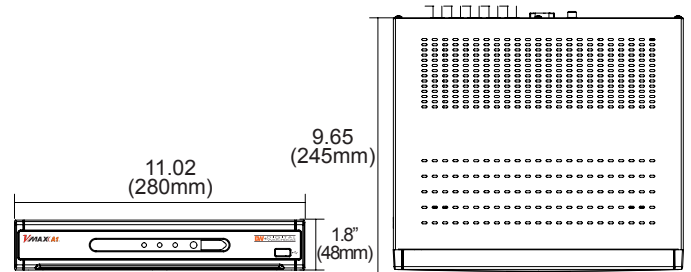

Specifications

VIDEO		
Video Input		4 Channels
Video Signals Supported		Analog Signal up to 960H, AHD, TVI
Video Live	Frame Rate	1~30fps
	Resolution	1080p, 960x480, 960x240, 480x240
Video Output		HD Output
Audio	Input	1 Input
	Output	1 Output
	Audio Codec	PCM
Alarm	Sensor Input	4 Input
	Alarm Out	1 Output
Operating System		Embedded Linux
Serial		1xRS485 for PTZ Camera & Controller, 2xUSB 2.0
User Interface	Menu Display	Graphical User Interface (GUI)
	Control Methods	IR Remote Control, USB Mouse
Screen Display Mode		1, 4, Sequence
Screen Resolution		1920x1080P, 1280x1024, 1024x768
PERFORMANCE		
Recording	Compression	H.264
	Recording Mode	Schedule, Event, Time-Lapse, Panic, Continuous, Pre & Post Event, Motion, Recording Configuration per Channel
	Pre Recording	1~5 Seconds
	Post Recording	5~15 Seconds
	Recording Rate	120fps @ CIF, 480, D1, 960H, 720p 60fps @ 1080p AHD
	Recording Resolutions	All analog resolutions up to 960H, AHD 720p and 1080p
Playback	Playback Rate	Up to 30fps per Channel in Single-Channel View Mode Up to 15fps per Channel in Multi-Channel View Mode
	Playback Resolution	All analog resolutions up to 960H, AHD 720p and 1080p
	Fast Forward Functions	x1/16, x1/8, x1/4, x1/2, x1, x2, x4, x8, x16, x32
	Playback Functions	First Data, Last Data, Date/Time, Record Table, Calendar, Bookmark, System Log
Storage	HDD Interface	1 HDD
	Max. Internal HDDs	Up to 6TB (1HDD x 6TB)
	External Storage	USB Flash Drive, USB HDD, DVD
	HDD Interface Type	SATA-II, SATA-III
	HDD Health Check	Temperature, S.M.A.R.T. with E-mail Notifications
Features	Camera Color Control	Brightness, Contrast, Saturation, Hue
	Digital Zoom	Yes (Live)
	Software Upgrade	USB Flash Drive, Network Upgrade, FTP Remote Upgrade
	Mobile Client	Mobile App for Apple & Android Smart Phones & Tablets
	Covert Channel	Yes (Live & Playback)
NETWORK		
Network Connection		Ethernet (1 x Gigabit 10/100/1000 Gbps)
Maximum User Connections		10 Simultaneous Connections
Streaming	Transmission Speed Live	120fps @ 960H, D1 and 720p 60fps @ 1080p
	Protocols	Static, DDNS, DHCP, uPnP, RTSP
Access	Web Viewer	Live, Playback, & Configuration up to 10 Multiple Connections
	Client Monitoring Software	MAC (Apple S/W), Pivot (CMS S/W)
GENERAL		
Operating Temperature / Humidity		5 ~ 40°C (41 ~ 104°F), Less than 80% (Non-Condensing)
Electrical	Power Requirement	12V DC
	Power Consumption	30.96W
Dimensions		11.02 x 9.65 x 1.89 inch (280 x 245 x 48mm)
Weight		5.42lbs (2.46 KG)

*Specifications subject to change without notice.