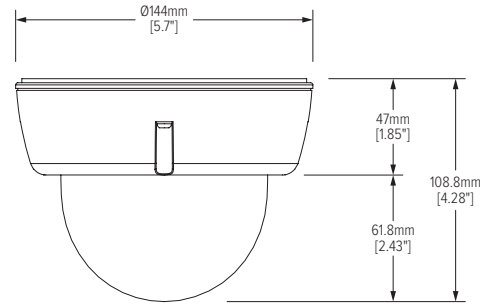

DWC-V1CM
Pendant Mount for V1,
V3, V5 & V6 Outdoor
Dome Cameras

Dimensions (unit : mm [inch])

Specifications

IMAGE	
Image Sensor	Panasonic 1/3" CMOS
Active Pixels	1944 (H) x 1092 (V)
Scanning System	Progressive Scan
Frequency	60Hz / 50Hz
Signal Technology	2.0 Megapixel AHD
Synchronization	Internal
Resolution	1920x1080 (1080p)
Minimum Scene Illumination	F1.4 (30IRE): 0.35Lux [Color] F1.4 (30IRE): 0 Lux [B&W]
S/N Ratio	55dB
Video Output	AHD 1080p30fps / 720p60fps / 720p30fps
Alarm Output	1 Alarm Output
LENS	
Focal Length	2.8 ~ 12mm
Lens Type	Vari-Focal P-Iris
IR Distance	100ft
OPERATIONAL	
Shutter Speed	1/30(25) – 1/30,000
Backlight	Off / On
STAR-LIGHT (Sense-up)	Off, x2 – x32
Wide Dynamic Range (WDR)	Off / On
Digital Noise Reduction	Off, Low, Middle, High
White Balance	Auto / Auto-Ex / Preset / Manual
Day and Night	Day / Night / Auto
Mirror / Flip	Yes
Auto Gain Control	Max 60dB
Motion Detection	Yes
Privacy Zones	16 Privacy Zones
Sharpness	0 ~ 10
Gamma	0.45 ~ 0.75
RS485 / UTP Built-in	PELCO D / PELCO C
Digital Zoom	x1.0 ~ x16.0
ENVIRONMENTAL	
Operating Temperature	-20°C ~ 50°C (-4°F ~ 122°F)
Operating Humidity	Less than 90% (Non-Condensing)
IP Rating	IP66 (Water Resistant)
Other Certifications	FCC, CE, ROHS
ELECTRICAL	
Power Requirements	DC12V / AC24V Dual Voltage
Power Consumption	DC12V: 3.1W, 258mA, LED On: 5.41W, 450mA AC24V: 3.0W, 125mA, LED On: 5.15W, 215mA
MECHANICAL	
Material	Aluminum
Dimensions	144 x 108.8 mm (5.7 x 4.28 inch)
Weight	748.4 g (1.65 lbs)