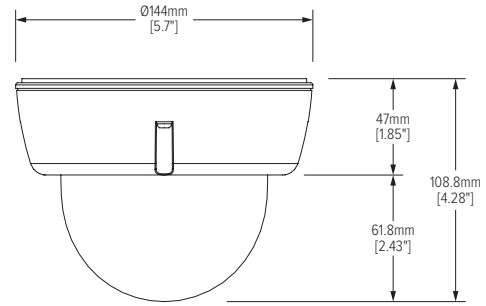

DWC-V6763WTIR

Dimensions (unit : mm [inch])

Summary

Groundbreaking STAR-LIGHT AHD™ High Definition Cameras use existing coaxial cables to transmit crystal-clear detailed 1080p images. The cameras offer 2.1MP resolution along with powerful features such as P-Iris Lens, Double Shutter Wide Dynamic Range (WDR) and True Day/Night with Mechanical IR Cut Filter. The STAR-LIGHT AHD cameras are engineered to work with VMAX AHD DVRs, offering an easy upgrade from analog to high definition surveillance using existing infrastructure for a cost-effective, high resolution surveillance solution.

Specifications

IMAGE	
Image Sensor	Panasonic 1/3" CMOS
Active Pixels	1944 (H) x 1092 (V)
Scanning System	Progressive Scan
Frequency	60Hz / 50Hz
Signal Technology	2.0 Megapixel AHD
Synchronization	Internal
Resolution	1920x1080 (1080p)
Minimum Scene Illumination	F1.4 (30IRE): 0.35Lux [Color]
	F1.4 (30IRE): 0 Lux [B&W]
S/N Ratio	55dB
Video Output	AHD 1080p30fps / 720p60fps / 720p30fps
Alarm Output	1 Alarm Output
LENS	
Focal Length	2.8 ~ 12mm
Lens Type	Vari-Focal P-Iris
IR Distance	100ft
OPERATIONAL	
Shutter Speed	1/30(25) – 1/30,000
Backlight	Off / On
STAR-LIGHT (Sense-up)	Off, x2 – x32
Wide Dynamic Range (WDR)	Off / On
Digital Noise Reduction	Off, Low, Middle, High
White Balance	Auto / Auto-Ex / Preset / Manual
Day and Night	Day / Night / Auto
Mirror / Flip	Yes
Auto Gain Control	Max 60dB
Motion Detection	Yes
Privacy Zones	16 Privacy Zones
Sharpness	0 ~ 10
Gamma	0.45 ~ 0.75
RS485 / UTP Built-in	PELCO D / PELCO C
Digital Zoom	x1.0 ~ x16.0
ENVIRONMENTAL	
Operating Temperature	-20°C ~ 50°C (-4°F ~ 122°F)
Operating Humidity	Less than 90% (Non-Condensing)
IP Rating	IP66 (Water Resistant)
Other Certifications	FCC, CE, ROHS
ELECTRICAL	
Power Requirements	DC12V / AC24V Dual Voltage
Power Consumption	DC12V: 3.1W, 258mA, LED On: 5.41W, 450mA AC24V: 3.0W, 125mA, LED On: 5.15W, 215mA
MECHANICAL	
Material	Aluminum
Dimensions	144 x 108.8 mm (5.7 x 4.28 inch)
Weight	748.4 g (1.65 lbs)